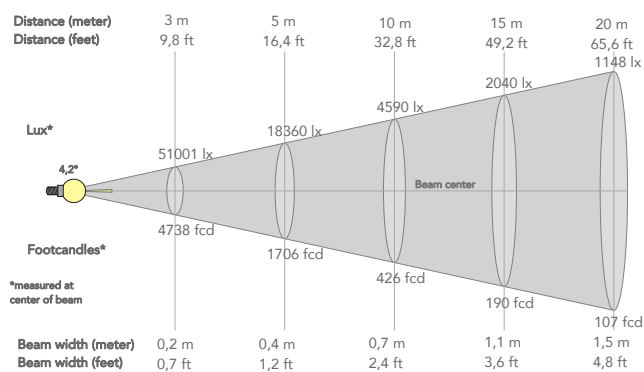

Astra Wash7Pix - 19Pix

augmented pixel mapping performance and colour control

Astra Wash7Pix

PHOTOMETRICS

PRESET FULL ON

Beam angle 50%: 4°

Beam angle 50%	Field angle 10%	Cut off angle 2,5%	Intensity ratio in 120° cone	Intensity ratio in 90° cone
4,2°	5,5°	6,1°	100,0%	100,0%

BEAM INTENSITIES AND WIDTHS

Distance	1m	2m	3m	4m	5m	7,5m	10m	15m	20m	25m	30m	40m	50m
Distance	3,3ft	6,6ft	9,8ft	13,1ft	16,4ft	24,6ft	32,8ft	49,2ft	65,6ft	82ft	98,4ft	131,2ft	164ft
Lux	459005lx	114751lx	51001lx	28688lx	18360lx	8160lx	4590lx	2040lx	1148lx	734lx	510lx	287lx	184lx
Footcand.	42643fcd	10661fcd	4738fcd	2665fcd	1706fcd	758fcd	426fcd	190fcd	107fcd	68fcd	47fcd	27fcd	17fcd
Beam wid.	0,1m	0,1m	0,2m	0,3m	0,4m	0,5m	0,7m	1,1m	1,5m	1,8m	2,2m	2,9m	3,7m
Beam wid.	0,2ft	0,5ft	0,7ft	1ft	1,2ft	1,8ft	2,4ft	3,6ft	4,8ft	6ft	7,2ft	9,6ft	12ft

PRESET 4.000 K

Beam angle 50%: 4°

Beam angle 50%	Field angle 10%	Cut off angle 2,5%	Intensity ratio in 120° cone	Intensity ratio in 90° cone
4,2°	5,6°	6,1°	100,0%	100,0%