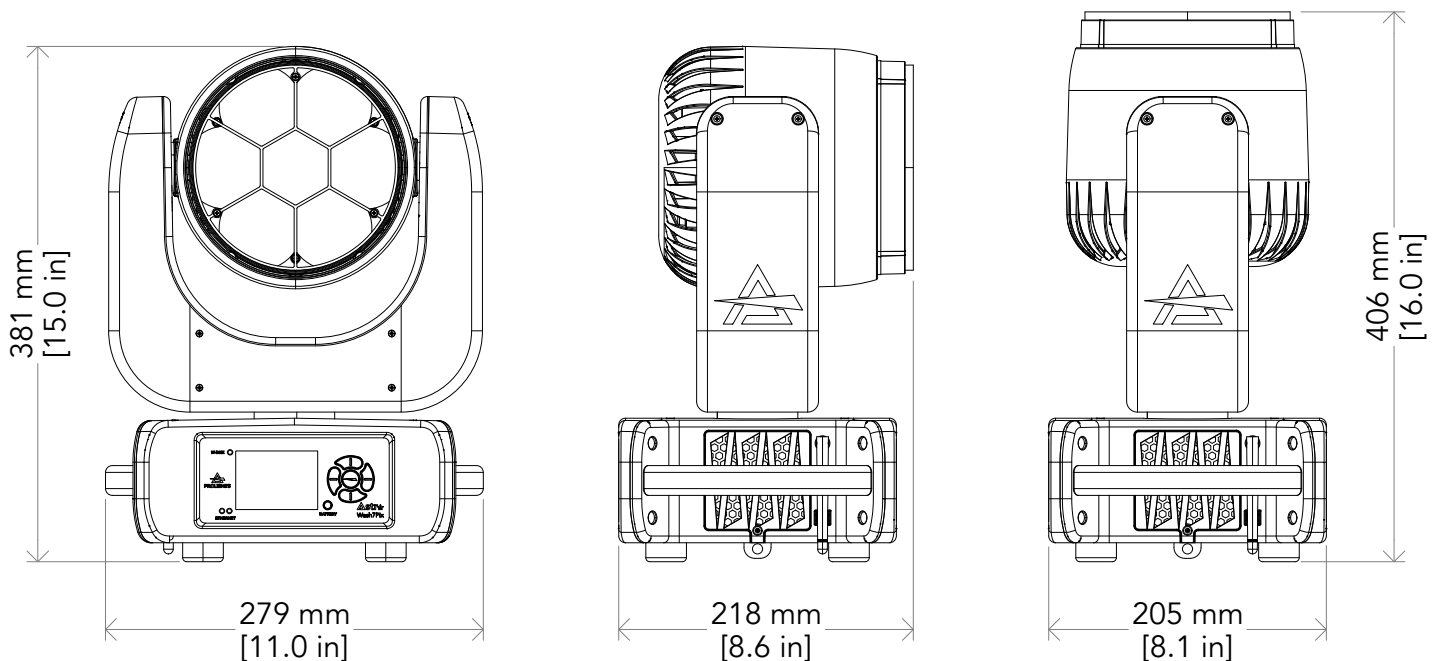

Astra Wash7Pix

ACCESSORIES

- 9513FXWL03 Ass. 3x2.5mm TH07 cable, 16A 3p 230V CEE plug, MENAC3FXW socket, L.3 m
- 9533FXWL03 Ass. 3x2.5mm TH07 cable, SHUKO plug, MENAC3FXW socket, L.3m
- 958225L03 3x2.5mm TH07 Cable, 16A 3p PwCon MXW, 16A 3p PwCon FXW, L. 3m
- C6002B Slim aluminum clamp, 200kg loading, 48-51mm tubes, M10 bolt, Black
- FCLAstrAW7PIX Flight case for 6 pcs of ASTRAWASH7PIX
- RSR0630B Steel security cable for hanging bodies, inox steel shackle, L=60 cm, black
- TOUR53415L03 Dmx cable HC5340. CANC5MXX XLR 5p->CANC5FXX XLR (f) 5p, L.3m
- WSBBF1G5 BlackBox F-1 G5 transmitter, 2,45GHz & 5.2/5,8 GHz, DMX/RDM, 512Ch
- WSBBF1G6 BlackBox F-1 G6 transrec, 512ch, 2.45GHz, DMX&RDM,Bluetooth,G3,G4,G4S, G5, CRMX
- WSBBR512G5 BlackBox R-512 G5 receiver 512Ch, 2.45GHz & 5.8GHz, DMX/RDM optional
- WSBBR512G6 BlackBox R-512 G6 receiver 512Ch, 2.45GHz,DMX&RDM,Bluetooth,G3,G4,G4S,G5,CRMX
- ASTRAW7PEC Egg Crate for ASTRAWASH7PIX
- OS24 Quick-lock omega bracket.
- UPBOX2 Firmware uploader kit, USB IN, 3-pin XLR DMX OUT

Astra Wash7Pix

TECHNICAL DRAWINGS

PACKAGE CONTENT

- 1 x ASTRAWASH7PIX
- 1 x 1,5 meters power cable (SCHUKO plug - NEUTRIK POWERCON TRUE1 IP65)
- 1 x OS24
- User Manual

WEIGHT: 8,1 kg / 17.85 lb

Check the website for detailed specifications and tech documentations