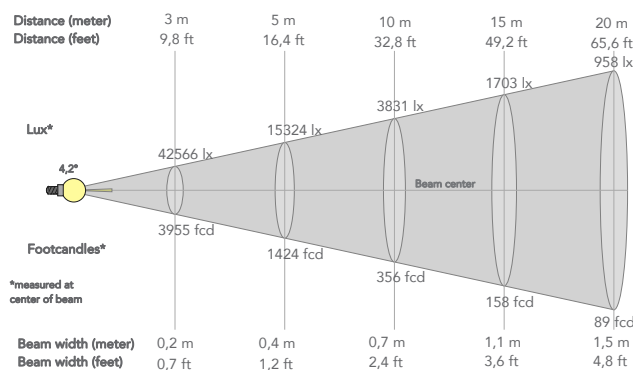

BEAM INTENSITIES AND WIDTHS

Distance	1m	2m	3m	4m	5m	7,5m	10m	15m	20m	25m	30m	40m	50m
Distance	3,3ft	6,6ft	9,8ft	13,1ft	16,4ft	24,6ft	32,8ft	49,2ft	65,6ft	82ft	98,4ft	131,2ft	164ft
Lux	383093lx	95773lx	42566lx	23943lx	15324lx	6811lx	3831lx	1703lx	958lx	613lx	426lx	239lx	153lx
Footcand.	35911fcd	8898fcd	3955fcd	2224fcd	1424fcd	633fcd	356fcd	158fcd	89fcd	57fcd	40fcd	22fcd	14fcd
Beam wid.	0,1m	0,1m	0,2m	0,3m	0,4m	0,6m	0,7m	1,1m	1,5m	1,8m	2,2m	2,9m	3,7m
Beam wid.	0,2ft	0,5ft	0,7ft	1ft	1,2ft	1,8ft	2,4ft	3,6ft	4,8ft	6ft	7,2ft	9,6ft	12ft

PRESET FULL ON

Beam angle 50%: 56°

Beam angle 50%	Field angle 10%	Cut off angle 2,5%	Intensity ratio in 120° cone	Intensity ratio in 90° cone
38°	56,2°	67,6°	99,9%	99,9%