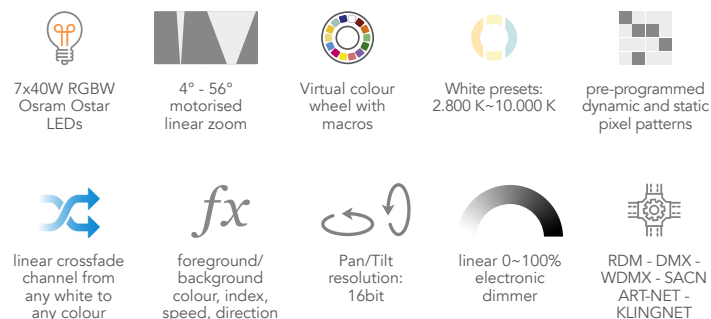

## Astra Wash19Pix - 7Pix

powerful 40W LED pixels

## Astra Wash7Pix

7x40W RGBW moving wash light with 4°-56° zoom and pixel control

ORDER CODE: **ASTRAWASH7PIX**

**Astra Wash7Pix** is a compact and fast LED moving wash light. Despite its small size, it comes with an extensive feature set which can typically only be found on bigger luminaires. Based on a 40W Osram RGBW LED light source, the unit features an extremely high-efficient optical system capable of zooming from 4° to 59°, making it extremely versatile for any application as beam or wash light. **Astra Wash7Pix** is single pixel controllable, with multiple on-board FX, and allows access to a precise and advanced white and colour control, all through DMX, W-DMX, Art-Net, sACN and RDM.