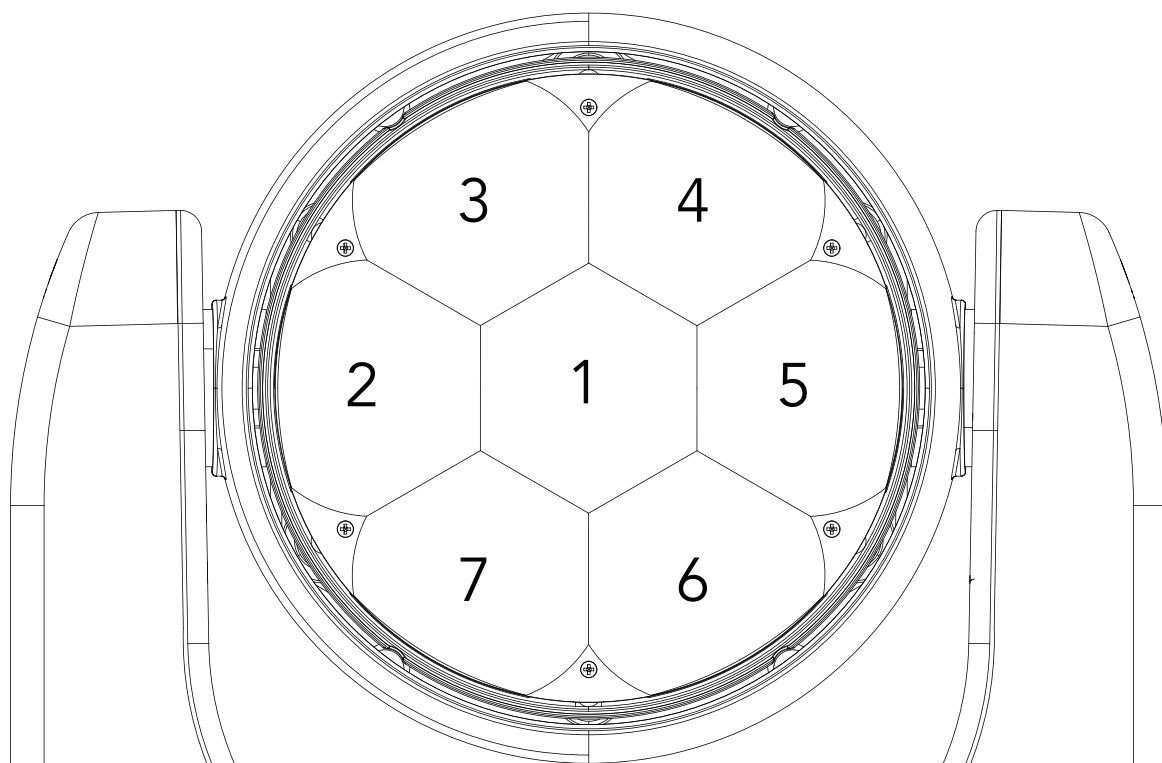

### BODY

- Hardware on-board: sockets for quick-Lock Omega bracket (clamp not included)
- Pan angle: 540°
- Tilt angle: 233°
- Pan/Tilt resolution: 16-bit
- Feedback: automatic repositioning after accidental movement
- Body: aluminium structure with high-resistance polycarbonate cover
- Body colour: RAL 9004

#### BEAM INTENSITIES AND WIDTHS

Distance	1m	2m	3m	4m	5m	7,5m	10m	15m	20m	25m	30m	40m	50m
Distance	3,3ft	6,6ft	9,8ft	13,1ft	16,4ft	24,6ft	32,8ft	49,2ft	65,6ft	82ft	98,4ft	131,2ft	164ft
Lux	7633lx	1908lx	848lx	477lx	305lx	136lx	76lx	34lx	19lx	12lx	8lx	5lx	3lx
Footcand.	709fcd	177fcd	79fcd	44fcd	28fcd	13fcd	7fcd	3fcd	2fcd	1fcd	1fcd	0fcd	0fcd
Beam wid.	0,7m	1,4m	2,1m	2,8m	3,5m	5,2m	6,9m	10,4m	13,9m	17,3m	20,8m	27,7m	34,7m
Beam wid.	2,3ft	4,6ft	6,8ft	9,1ft	11,4ft	17,1ft	22,8ft	34,1ft	45,5ft	56,9ft	68,3ft	91ft	113,8ft

# Astra Wash7Pix

LAYOUT

---

SECTION LAYOUT

---

PIXEL LAYOUT